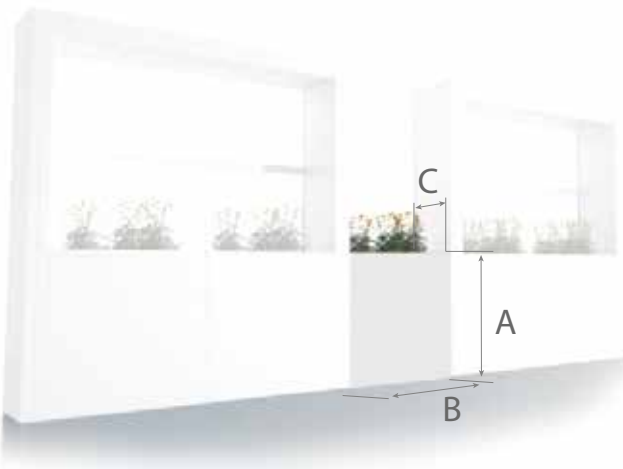

SHORT MODULE

The short module allows to create an arrangement joining two modules in a row.

Completely made in aluminum and afterward powder painted.

Accessories and bolts in Inox steel.

MODULO BASSO

Il modulo basso permette di realizzare una composizione unendo tra di loro due moduli in linea.

Completamente realizzato in alluminio, verniciatura a polvere. Accessori e bulloneria inox.

	A	B	C	COLORS	
SHORT MODULE 90	900 mm	900 mm	453 mm	STANDARD MAT	
SHORT MODULE 45	900 mm	453 mm	453 mm	STANDARD MAT