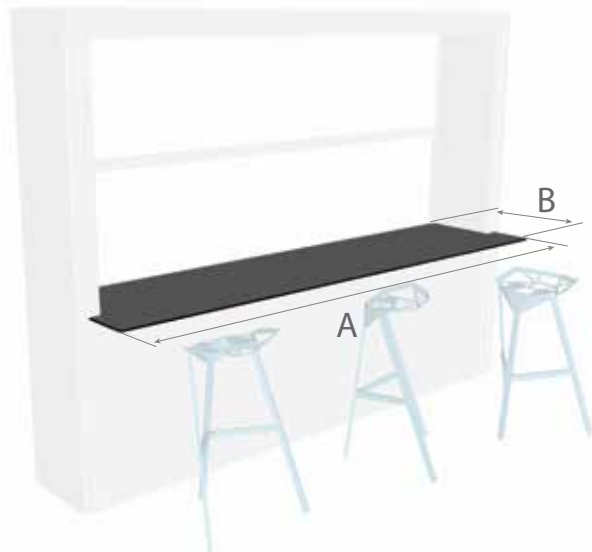

	A	B	C	COLORS	
SHORT MODULE 90	900 mm	900 mm	453 mm	STANDARD MAT	
SHORT MODULE 45	900 mm	453 mm	453 mm	STANDARD MAT	

JARS

Jars are completely made in aluminum, later powder painted, accessories and bolts in Inox steel.

VASI

Completamente realizzato in alluminio e successiva verniciatura a polveri. Accessori e bulloneria inox

	A	B	C	COLORS	
JAR 90	900 mm	900 mm	453 mm	STANDARD MAT	
JAR 45	900 mm	453 mm	453 mm	STANDARD MAT	